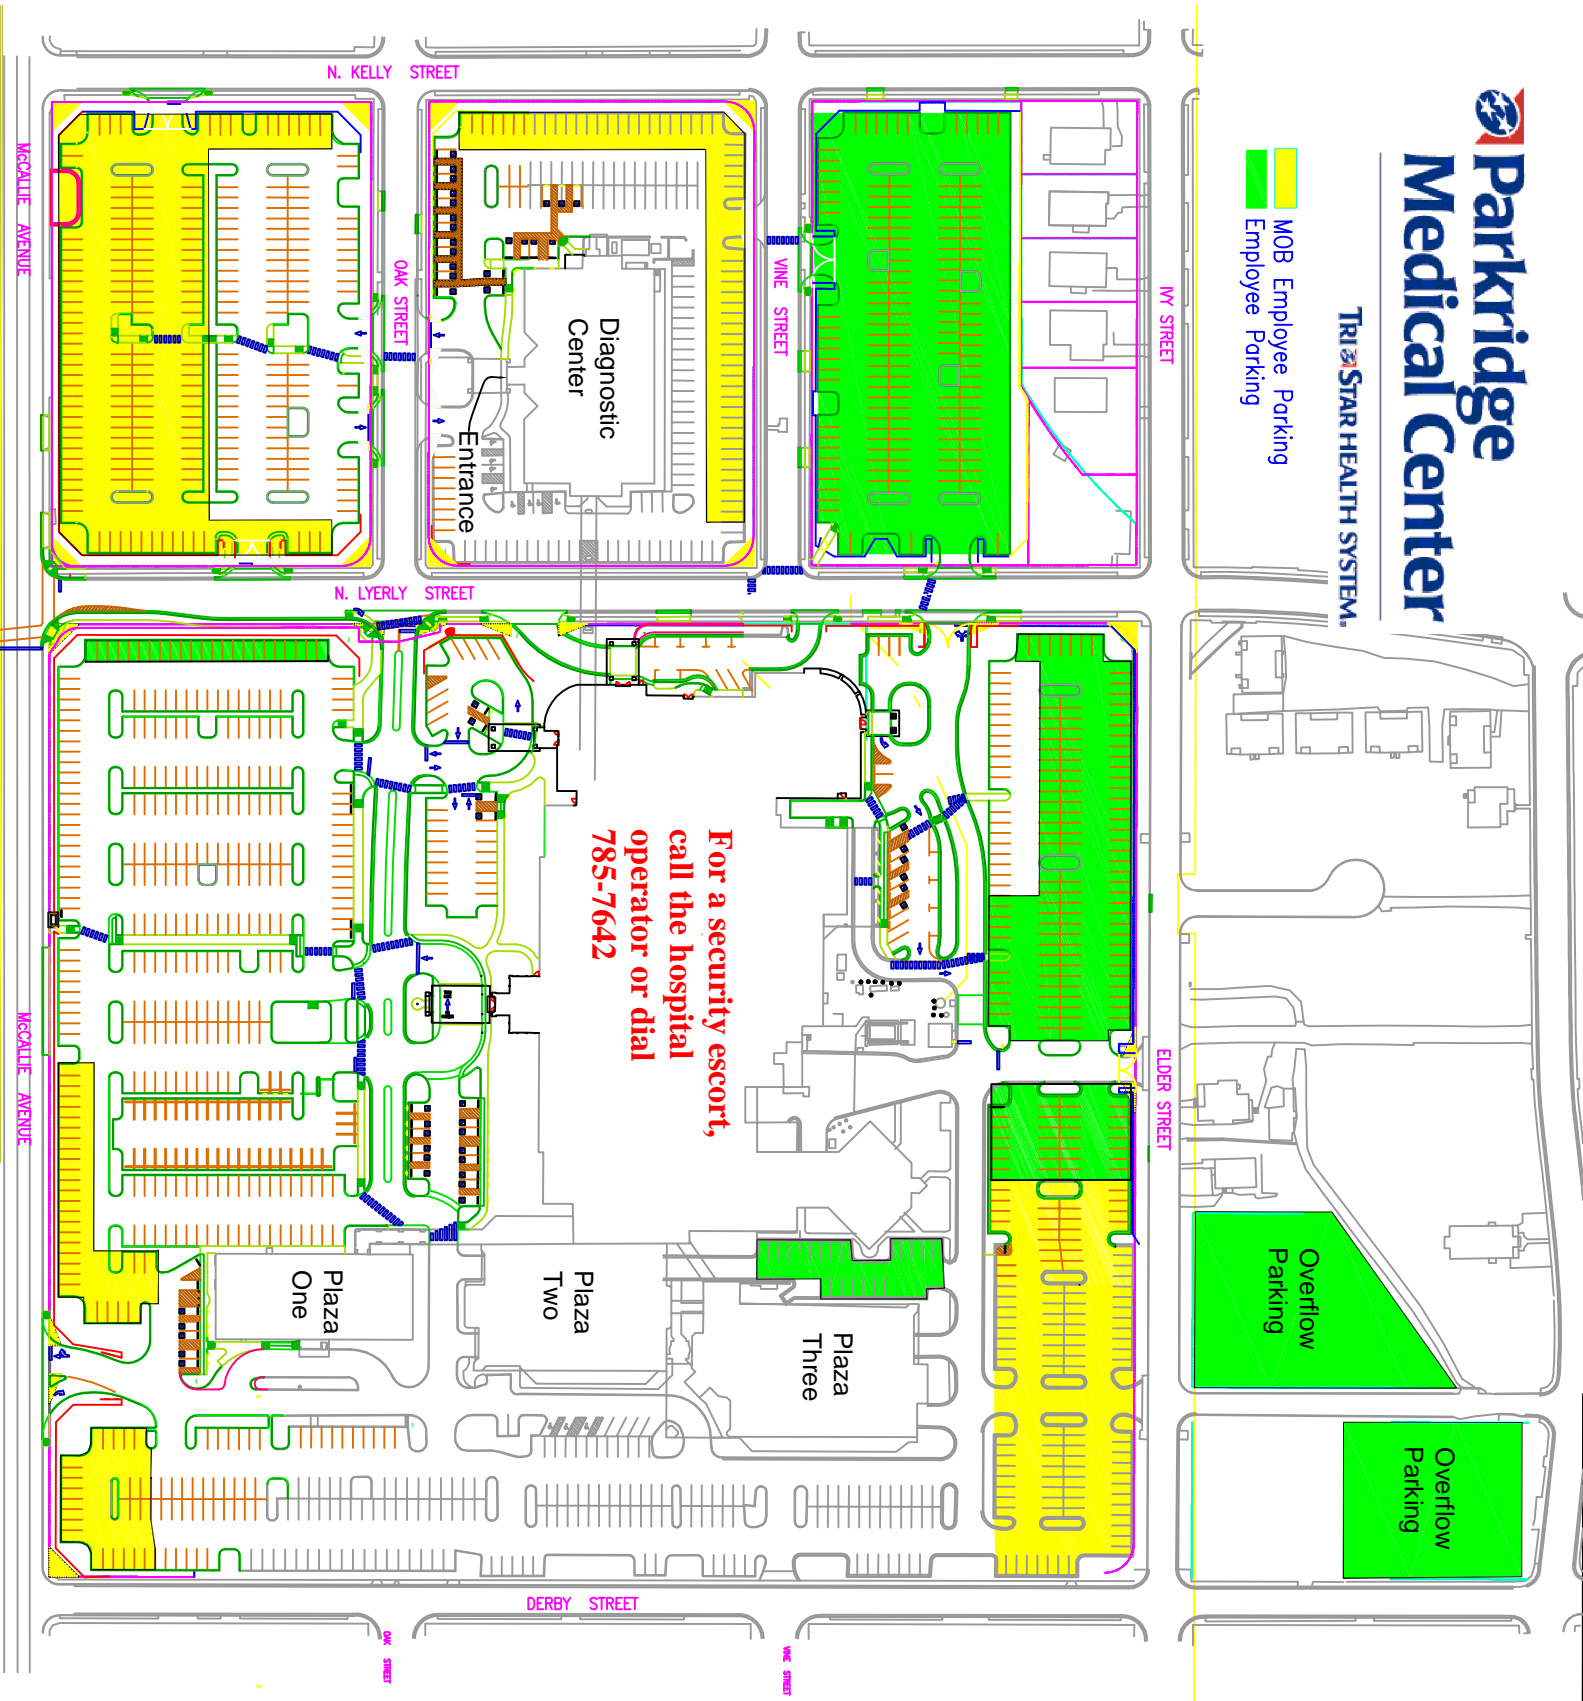

Partridge Medical Center

TRI STAR HEALTH SYSTEM.

 MOB Employee Parking
 Employee Parking

pdfMachine

Is a pdf writer that produces quality PDF files with ease!

Produce quality PDF files in seconds and preserve the integrity of your original documents. Compatible across nearly all Windows platforms, if you can print from a windows application you can use pdfMachine.